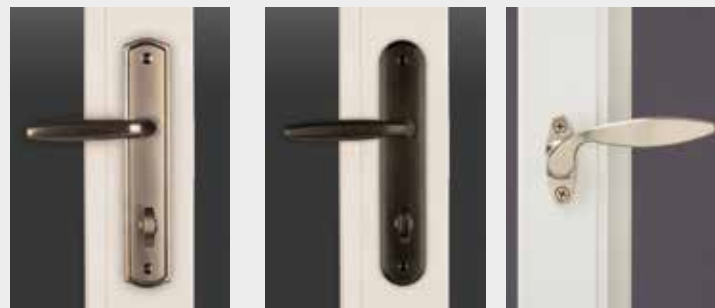

MERIDIAN INTERIOR HANDLE DARK BRONZE

SIDELITE HANDLE BRUSHED CHROME

DECORATIVE UPGRADE OPTIONS

- Meridian™ and Mastri™ handle designs available in white, tan, dark bronze, clay, and black
- Decorative upgrade options for Madrona™, Mastri™, and Meridian™ handles include brushed chrome and satin nickel finishes
- Keyed alike option available for multiple doors on the same order

MASTRI INTERIOR HANDLE SATIN NICKEL