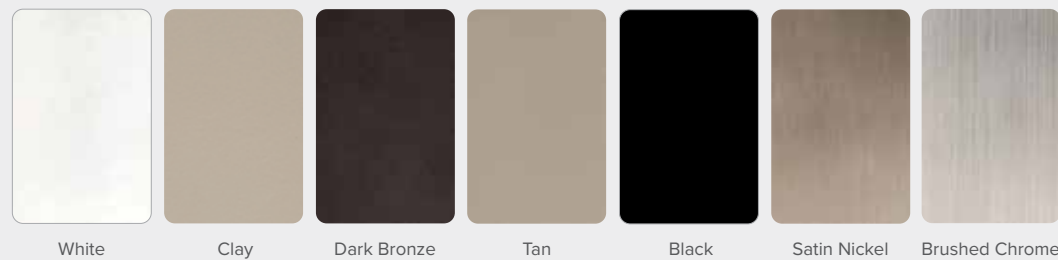

STANDARD OPTIONS *(interior and exterior)*

- Standard handle available in white, tan, dark bronze, clay, and black
- Handle can come either keyed, or unkeyed

DECORATIVE UPGRADE OPTIONS

- Sliding door handle is available in brushed chrome or satin nickel finish as an upgraded option
- Keyed alike option available for multiple doors on the same order

MADRONA SWING DOOR INTERIOR HANDLE, SATIN NICKEL UPGRADE

MADRONA SWING DOOR EXTERIOR HANDLE, WHITE

DECORATIVE UPGRADE OPTIONS

- Meridian™ and Mastri™ handle designs available in white, tan, dark bronze, clay, and black
- Decorative upgrade options for Madrona™, Mastri™, and Meridian™ handles include brushed chrome and satin nickel finishes
- Keyed alike option available for multiple doors on the same order

MASTRI INTERIOR HANDLE SATIN NICKEL

MERIDIAN INTERIOR HANDLE DARK BRONZE

SIDELITE HANDLE BRUSHED CHROME

SIDELITE HANDLE

- Available for operable sidelites
- Sidelite handle finish will match interior door handle finish selection

Hardware Finishes

White

Clay

Dark Bronze

Tan

Black

Satin Nickel

Brushed Chrome