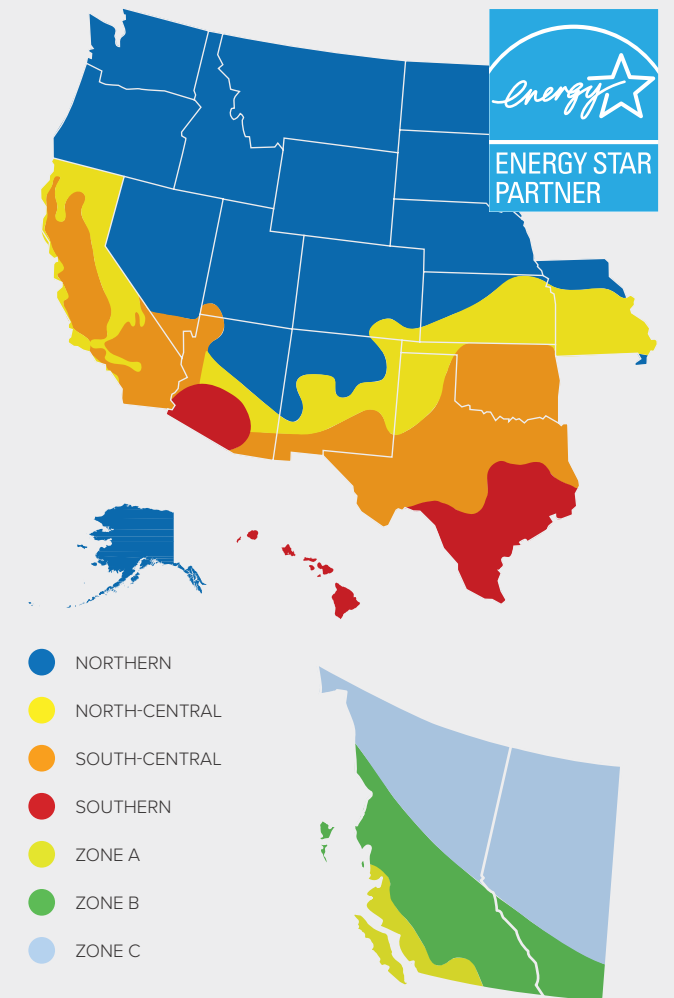

ZONE	U-Factor	SHGC
ENERGY STAR v6 Northern	0.27	-
ENERGY STAR v6 North-Central	0.30	0.40
ENERGY STAR v6 South-Central	0.30	0.25
ENERGY STAR v6 Southern	0.40	0.25
R5	0.20	-

Your energy efficient windows could include one or more of the following features based on your climate.

- **SunCoat® or SunCoatMAX®**
- **EdgeGardMAX™**
- **Argon or Krypton**
- **4th Surface Low-e**
- **Triple Glaze**