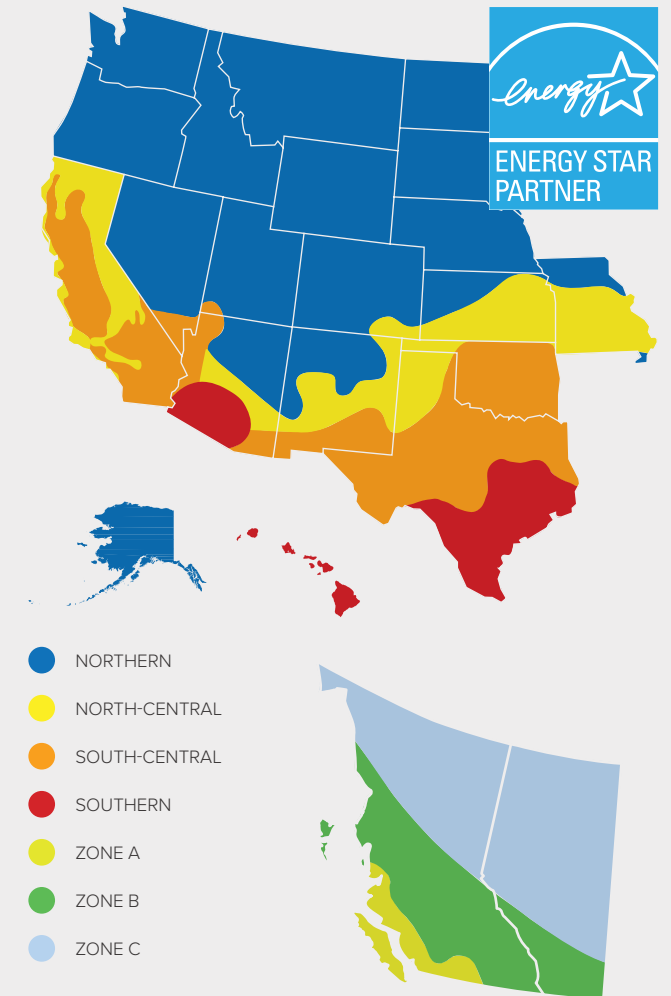

ZONE	U-Factor	SHGC
ENERGY STAR v6 Northern	0.27	-
ENERGY STAR v6 North-Central	0.3	0.4
ENERGY STAR v6 South-Central	0.3	0.25
ENERGY STAR v6 Southern	0.4	0.25
R5	0.20	-

Your energy efficient windows could include one or more of the following features based on your climate.

- SunCoat® or SunCoatMAX®
- EdgeGardMAX™
- Argon or Krypton
- 4th Surface
- Triple Glaze