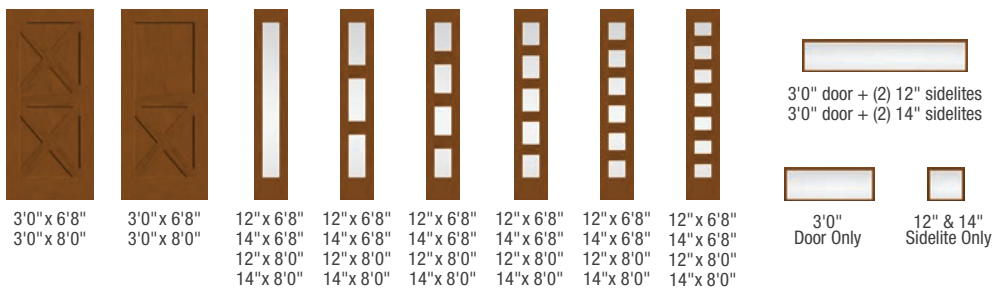

Start exploring our many entryway styles.

Wood-grained or smooth textures. A world of inspired glass designs. And a multitude of shapes and sizes to suit any entryway's needs. Choose from our broad portfolio of Classic-Craft premium entryway styles to configure a beautiful look that suits any homeowner. Here, you'll find samples of our extensive assortment of available door, sidelite and transom options – sorted by Classic-Craft collection – for creating the perfect entryway.

American Style Collection™

Features high-definition vertical Fir grain with Shaker styling, ideal for a variety of homes from Arts and Crafts to Contemporary and Modern.

Doors, Sidelite & Transom Examples

Decorative Glass Designs*

Privacy & Textured and Low-E Glass*