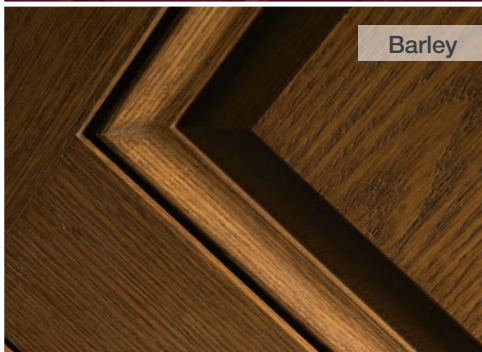

Shown in Raven stain.

Cabernet

Barley

Granite

PRISMA GUARD® Stain & Paint

Finished for lasting beauty.

Make a beautiful lasting impression with PrismaGuard® finish. This assortment of premium stains and paints features a nature-inspired color palette handcrafted and professionally applied in a controlled environment. This high-end, low-maintenance finish protects from everyday wear and tear and is designed for optimal performance with Therma-Tru® fiberglass doors.