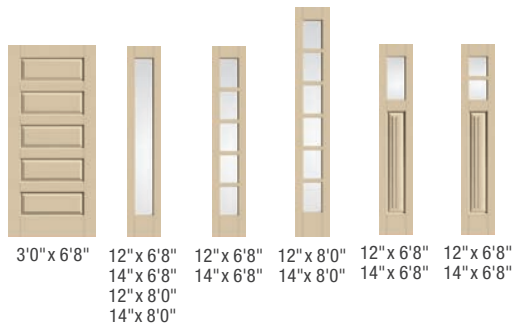

Canvas Collection®

Creates a sleek, modern entryway with a smooth, paintable surface for virtually unlimited color options both inside and out.

Doors, Sidelite & Transom Examples