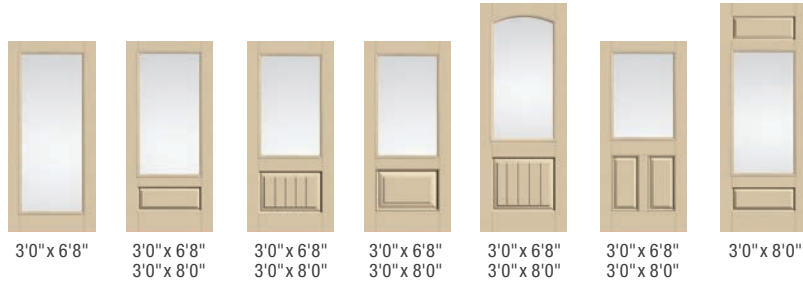

Canvas Collection®

Creates a sleek, modern entryway with a smooth, paintable surface for virtually unlimited color options both inside and out.

Doors, Sidelite & Transom Examples