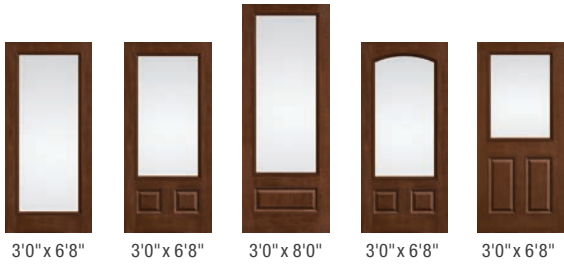

Mahogany Collection™

Offers rich, warm wood tones in authentic Honduran Mahogany, especially suited for European, Victorian and Colonial homes.

Doors, Sidelite & Transom Examples