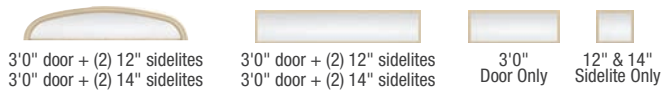

Canvas Collection®

Creates a sleek, modern entryway with a smooth, paintable surface for virtually unlimited color options both inside and out.

Doors, Sidelite & Transom Examples