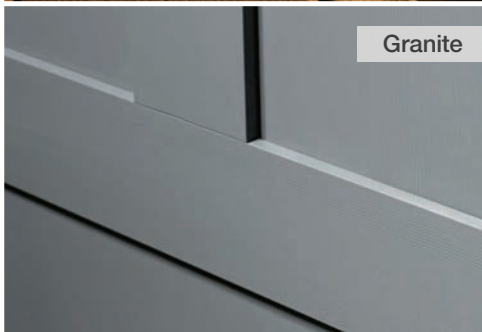

PRISMA GUARD® Stain & Paint

Finished for lasting beauty.

Make a beautiful lasting impression with PrismaGuard® finish. This assortment of premium stains and paints features a nature-inspired color palette handcrafted and professionally applied in a controlled environment. This high-end, low-maintenance finish protects from everyday wear and tear and is designed for optimal performance with Therma-Tru® fiberglass doors.

Explore PrismaGuard color options at www.thermatru.com/prismaguard.

10 YEAR
LIMITED
WARRANTY

Durable Topcoat

Professional Application

Note: Finish colors may vary from an actual application due to fluctuations in finishing or printing. See your Therma-Tru seller or visit www.thermatru.com for details on limited warranties and exclusions.

Top: Classic-Craft American Style Collection, Low-E Glass with SDLs,
Door - CCA230, Sidelites - CCA210SL, Finish - Raven