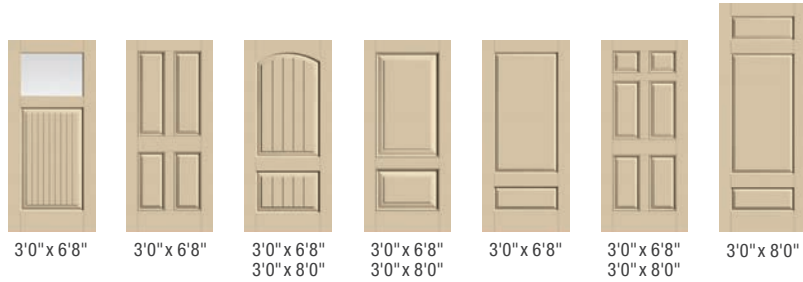

Canvas Collection®

Creates a sleek, modern entryway with a smooth, paintable surface for virtually unlimited color options both inside and out.

Doors, Sidelite & Transom Examples