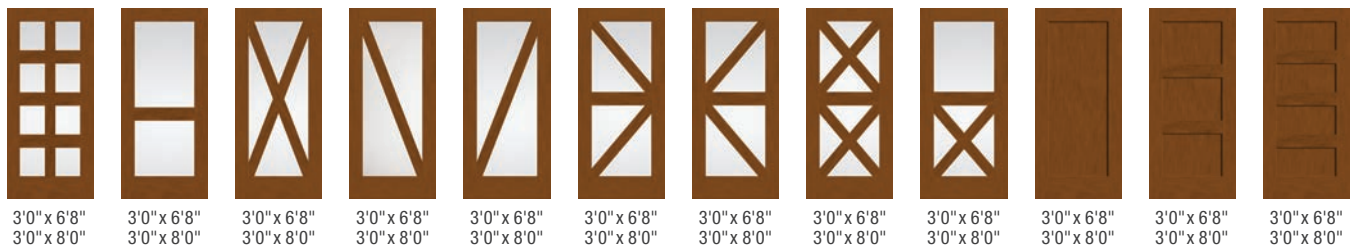

Start exploring our many entryway styles.

Wood-grained or smooth textures. A world of inspired glass designs. And a multitude of shapes and sizes to suit any entryway's needs. Choose from our broad portfolio of Classic-Craft premium entryway styles to configure a beautiful look that suits any homeowner. Here, you'll find samples of our extensive assortment of available door, sidelite and transom options – sorted by Classic-Craft collection – for creating the perfect entryway.

American Style Collection™

Features high-definition vertical Fir grain with Shaker styling, ideal for a variety of homes from Arts and Crafts to Contemporary and Modern.

Doors, Sidelite & Transom Examples

Decorative Glass Designs*

Privacy & Textured and Low-E Glass*