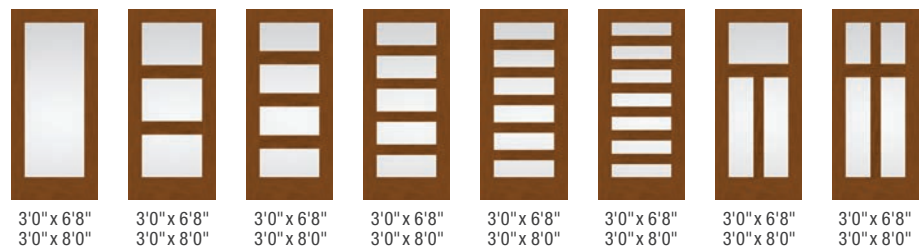

Start exploring our many entryway styles.

Wood-grained or smooth textures. A world of inspired glass designs. And a multitude of shapes and sizes to suit any entryway's needs. Choose from our broad portfolio of Classic-Craft premium entryway styles to configure a beautiful look that suits any homeowner. Here, you'll find samples of our extensive assortment of available door, sidelite and transom options – sorted by Classic-Craft collection – for creating the perfect entryway.

American Style Collection™

Features high-definition vertical Fir grain with Shaker styling, ideal for a variety of homes from Arts and Crafts to Contemporary and Modern.

Doors, Sidelite & Transom Examples

Decorative Glass Designs*

Privacy & Textured and Low-E Glass*