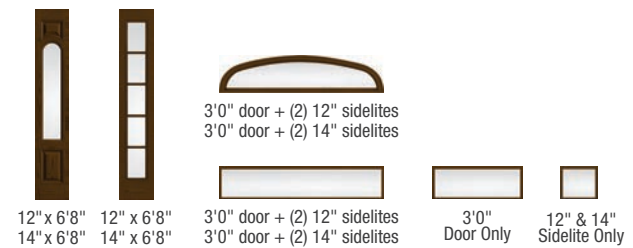

Decorative Glass Designs*

Also Available:

Privacy & Textured Glass See page 11.

Low-E Glass See page 11.

Canvas Collection®

Creates a sleek, modern entryway with a smooth, paintable surface for virtually unlimited color options both inside and out.