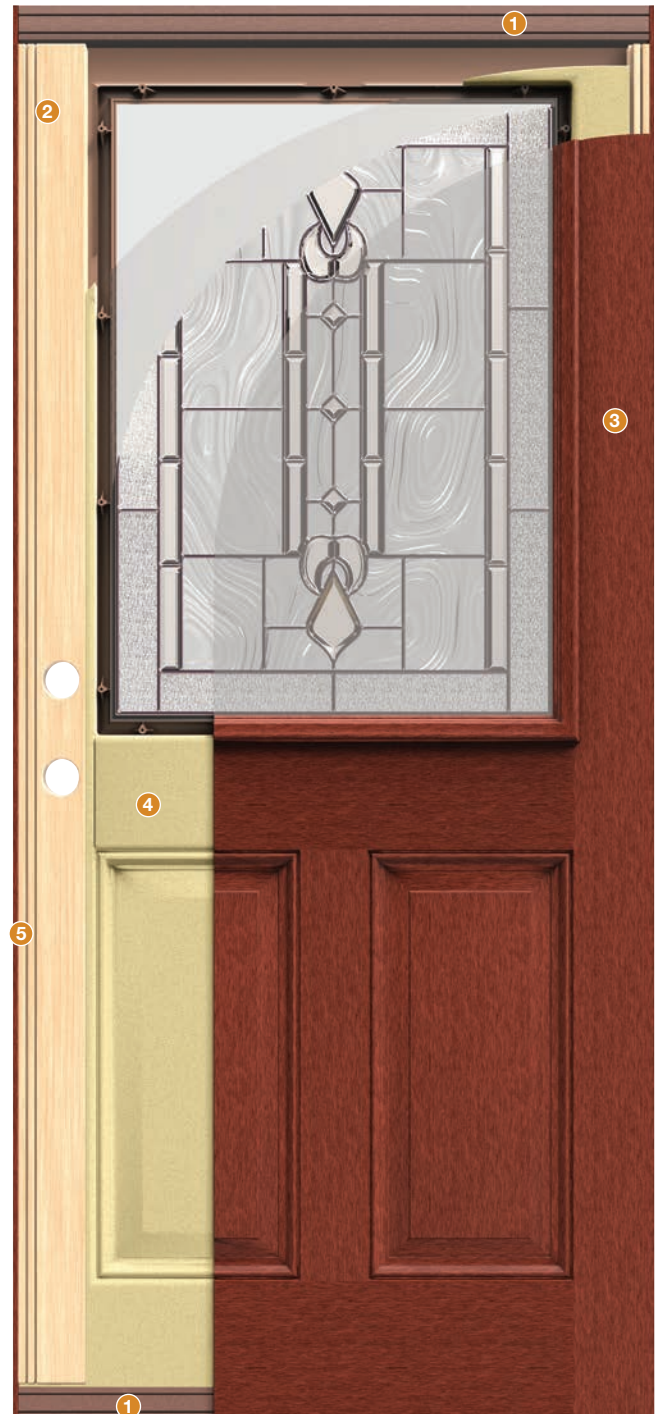

5 Edge-to-Edge Moisture Protection

Resist moisture at every turn – and along every edge. Classic-Craft premium entryways have hardwood and composite edges that help prevent moisture penetration.